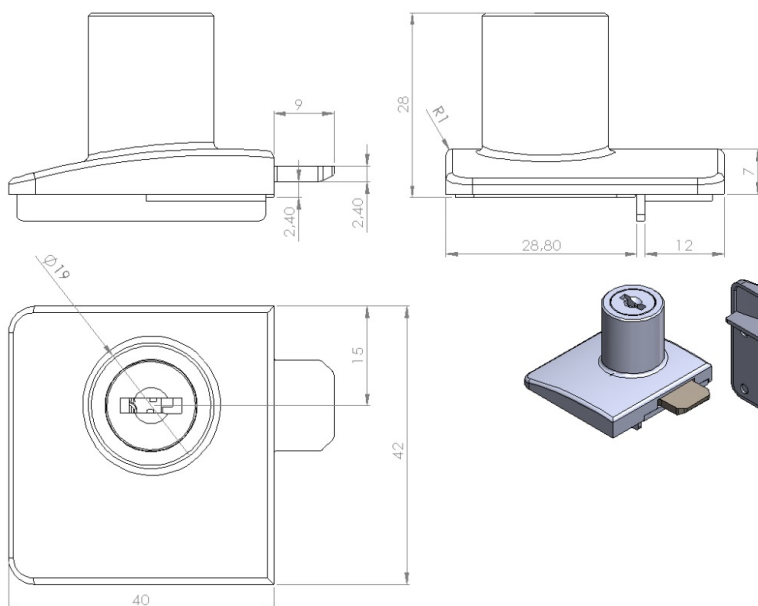

PRODUCT SHEET

Description:

Glass Door Lock "Square-U-See",F/Double Doors, Alu, W/SISO Oval Metal Key, 400 KD

Item number:

14.09.631-0

Units	Box	Carton	HS Code	Barcode
Pcs.	12	240	8301300000	
				5704866464017