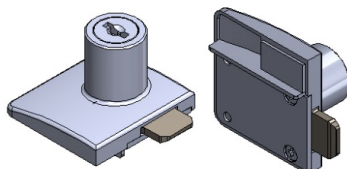

PRODUCT SHEET

Description:

Glass Door Lock "Square-U-See",F/Double Doors, Alu, W/SISO Oval Metal Key, 400 KD

Item number:

14.09.631-0

Units	Box	Carton	HS Code	Barcode
Pcs.	12	240	8301300000	
				5704866464017